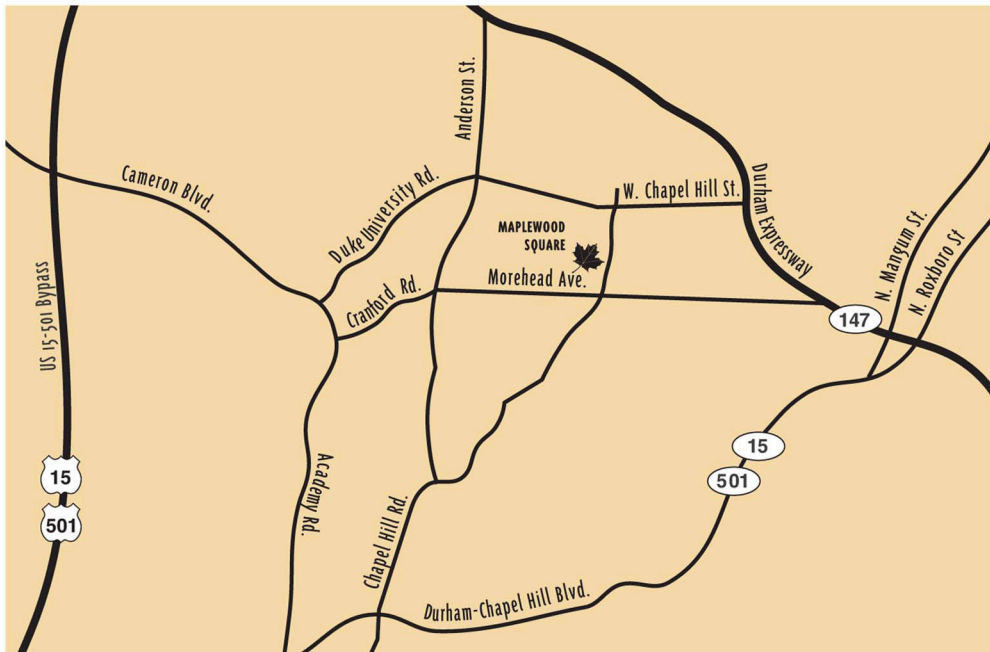

Maplewood Square

Directions to Maplewood Square

From NC-147 exit Chapel Hill Street.
Go West about one mile, turn left
onto Chapel Hill Road. Maplewood
Square is just ahead on your right.

For more information: